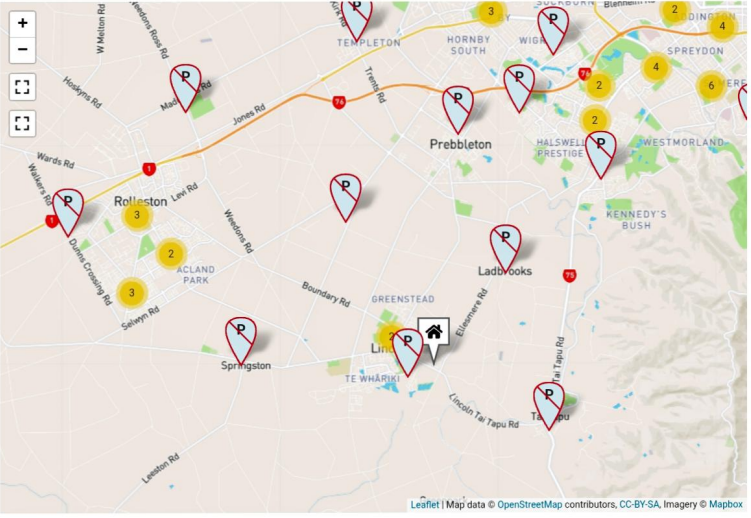

Search by an address

Search by a school name

[About this tool](#)
[Reset Filters](#)
[Show advanced search](#)

Nearby schools:

- Ararira Springs Primary - Te Puna o Ararira  
Full Primary School (Year 1-8)

**OUTSIDE ZONE**

[Show zoning](#)
- Lincoln Primary School  
Full Primary School (Year 1-8)

**INSIDE ZONE**

[Show zoning](#)
- Lincoln High School  
Secondary School (Year 9-15)

**INSIDE ZONE**

[Show zoning](#)
- Ladbrooks School

Key

Primary	Primary & Secondary (Composite)	Secondary	Specialist	Teen Parent Unit	Out of zone	Out of zone Primary & Secondary	Proposed School