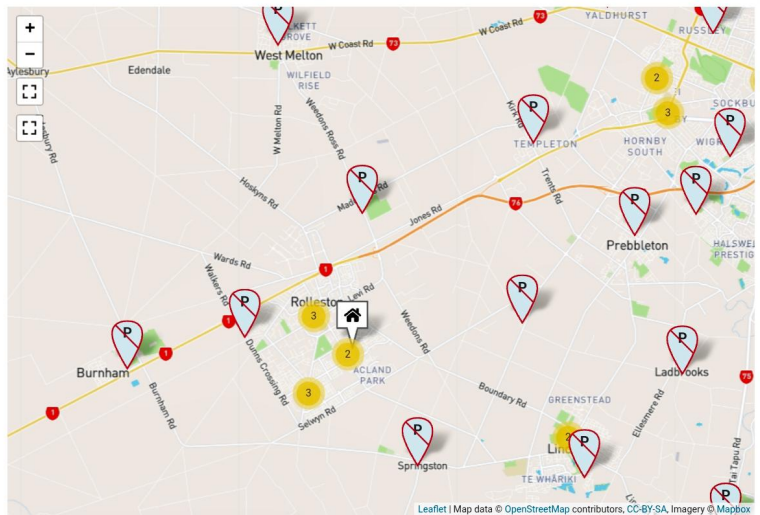

Search by an address

Search by a school name

- Full Primary School (Year 1-8)

OUTSIDE ZONE
- Te Rau Horopito

Full Primary School (Year 1-8)
- West Rolleston Primary School

Full Primary School (Year 1-8)

OUTSIDE ZONE
- Springston School

Full Primary School (Year 1-8)

OUTSIDE ZONE

Key

Primary	Primary & Secondary (Composite)	Secondary	Specialist	Teen Parent Unit	Out of zone	Out of zone Primary & Secondary	Proposed School