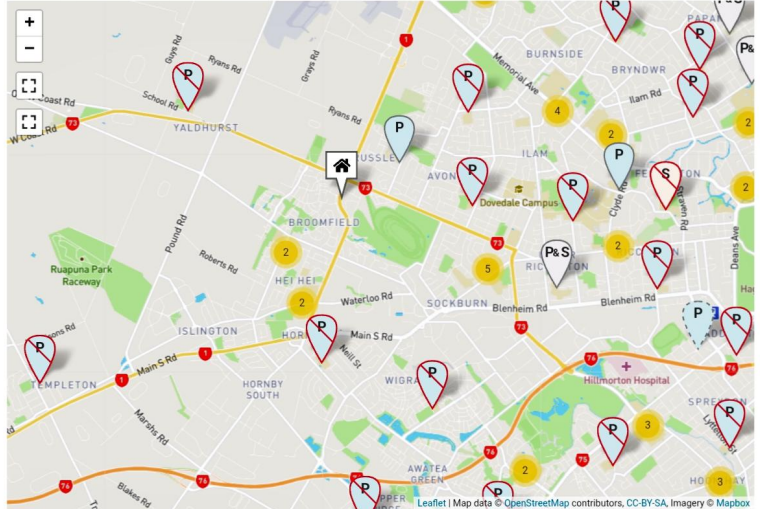

Search by an address

Search by a school name

Nearby schools:

- Te Parito Kōwhiri Russley School**
Full Primary School (Year 1-8)
INSIDE ZONE
- St Bernadette's School (Hornby)**
Full Primary School (Year 1-8)
INSIDE ZONE
- Gilberthorpe School**
Contributing School (Year 1-6)
OUTSIDE ZONE

- St Thomas of Canterbury College
Secondary School (Year 7-15)

INSIDE ZONE

[Show zoning](#)
- Merrin School Nga Whetū Kohara
Full Primary School (Year 1-8)

OUTSIDE ZONE

[Show zoning](#)
- Our Lady of Victories
Full Primary School (Year 1-8)

OUTSIDE ZONE

[Show zoning](#)
- Te Manu Tukutuku South Hornby School

Key

Primary	Primary & Secondary (Composite)	Secondary	Specialist	Teen Parent Unit	Out of zone	Out of zone Primary & Secondary	Proposed School