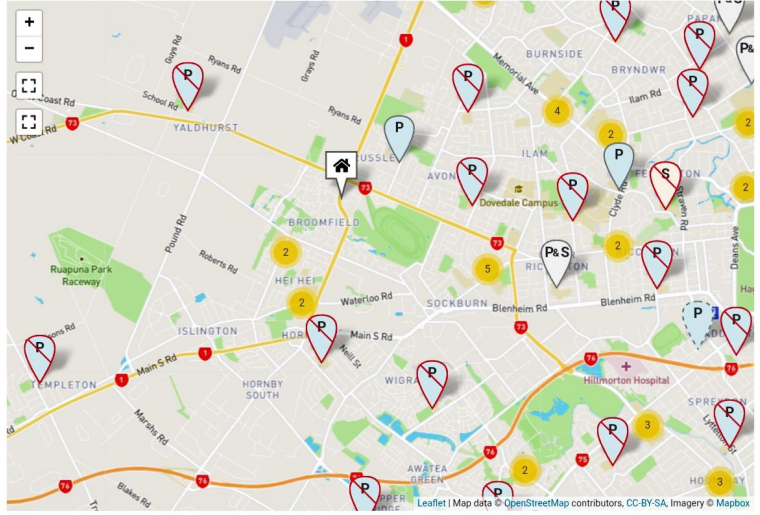

Search by an address

Search by a school name

Nearby schools:

- Te Parito Kōwhiri Russley School**
Full Primary School (Year 1-8)
INSIDE ZONE
- St Bernadette's School (Hornby)**
Full Primary School (Year 1-8)
INSIDE ZONE
- Gilberthorpe School**
Contributing School (Year 1-6)
OUTSIDE ZONE

Key

Primary	Primary & Secondary (Composite)	Secondary	Specialist	Teen Parent Unit	Out of zone	Out of zone Primary & Secondary	Proposed School

Search by an address

Search by a school name

[About this tool](#) [Reset Filters](#) [Show advanced search](#)

- St Thomas of Canterbury College
Secondary School (Year 7-15)

INSIDE ZONE

[Show zoning](#)
- Merrin School Nga Whetū Kohara
Full Primary School (Year 1-8)

OUTSIDE ZONE

[Show zoning](#)
- Our Lady of Victories
Full Primary School (Year 1-8)

OUTSIDE ZONE

[Show zoning](#)
- Te Manu Tukutuku South Hornby School

Key

Primary	Primary & Secondary (Composite)	Secondary	Specialist	Teen Parent Unit	Out of zone	Out of zone Primary & Secondary	Proposed School