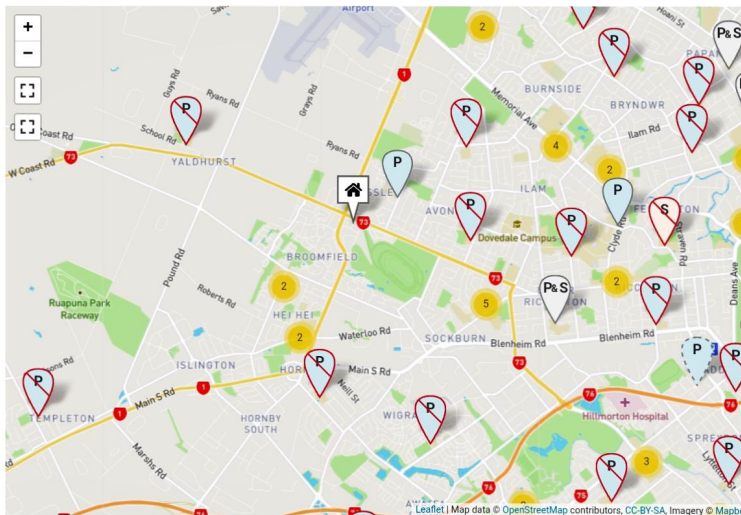

☒ **Search by an address**

☐ **Search by a school name**

[? About this tool](#) [Reset Filters](#) [Show advanced search](#)

St Thomas of Canterbury College
Secondary School (Year 7-15)
INSIDE ZONE
[Show zoning](#)

Hornby Primary School
Contributing School (Year 1-6)
Loading zone

Merrin School Ngā Whetū Kohara
Full Primary School (Year 1-8)
OUTSIDE ZONE
[Show zoning](#)

Our Lady of Victories
Full Primary School (Year 1-8)
[Show zoning](#)

Key