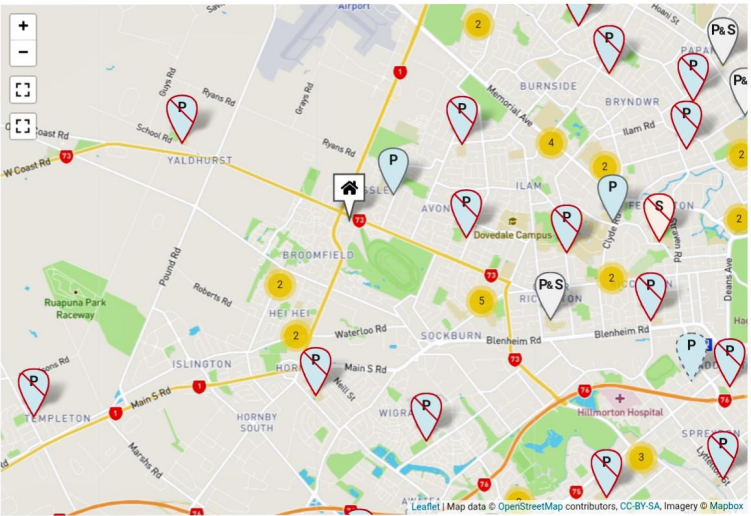

Search by an address

Search by a school name

[About this tool](#) [Reset Filters](#) [Show advanced search](#)

Nearby schools:

- Te Parito Kōwhiri Russley School**
 Full Primary School (Year 1-8)
INSIDE ZONE
[Show zoning](#)
- St Bernadette's School (Hornby)**
 Full Primary School (Year 1-8)
INSIDE ZONE
[Show zoning](#)
- Gilberthorpe School**
 Contributing School (Year 1-6)
OUTSIDE ZONE
[Show zoning](#)

Key

Primary	Primary & Secondary (Composite)	Secondary	Specialist	Teen Parent Unit	Out of zone	Out of zone Primary & Secondary	Proposed School

Search by an address

Search by a school name

[? About this tool](#) [Reset Filters](#) [Show advanced search](#)

St Thomas of Canterbury College
Secondary School (Year 7-15)
INSIDE ZONE
[Show zoning](#)

Hornby Primary School
Contributing School (Year 1-6)
Loading zone

Merrin School Ngā Whetū Kohara
Full Primary School (Year 1-8)
OUTSIDE ZONE
[Show zoning](#)

Our Lady of Victories
Full Primary School (Year 1-8)
[Show zoning](#)

Key