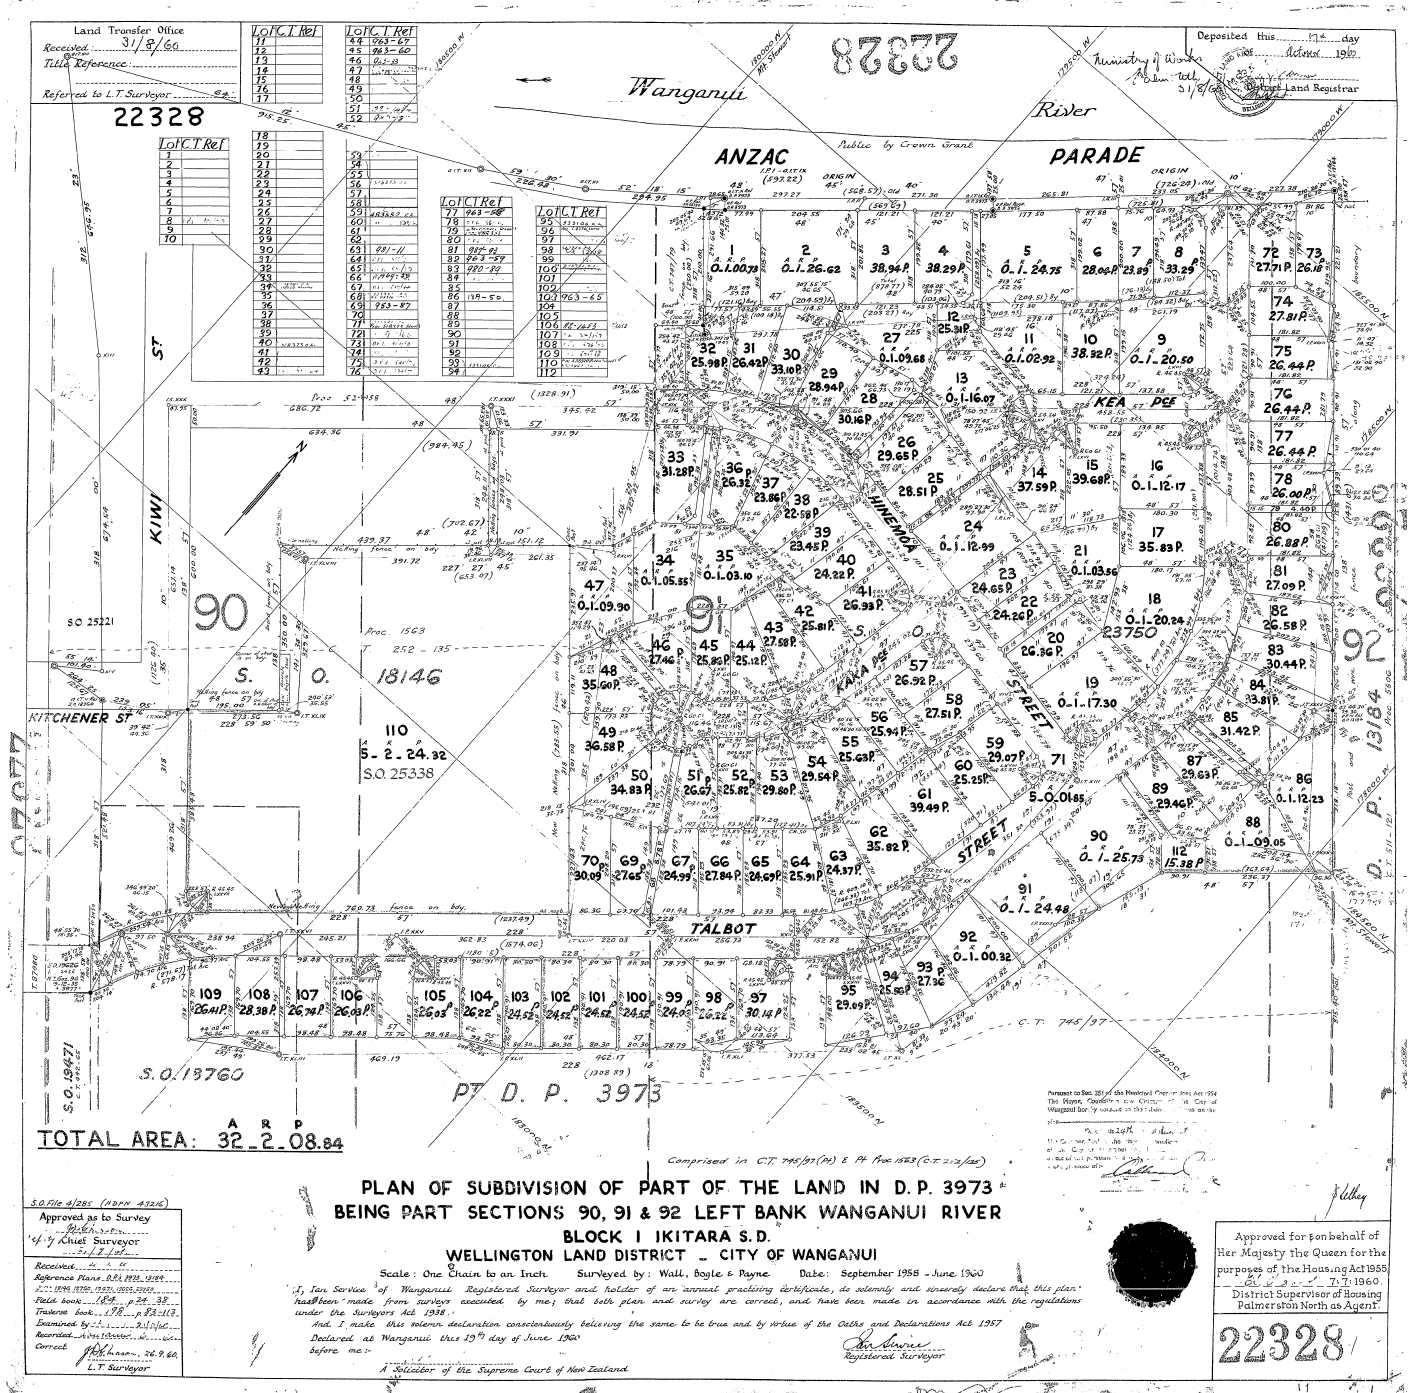

TOTAL AREA: $32-2-08.84$

**PLAN OF SUBDIVISION OF PART OF THE LAND IN D.P. 3973
BEING PART SECTIONS 90, 91 & 92 LEFT BANK WANGANUI RIVER
BLOCK I IKITARA S.D.
WELLINGTON LAND DISTRICT - CITY OF WANGANUI**

Scale: One Chain to an Inch. Surveyed by: Wall, Doyle & Payne. Date: September 1958 - June 1960
I, Ian Service of Wanganui Registered Surveyor and holder of an annual practicing certificate, do solemnly and sincerely declare that this plan has been made from surveys conducted by me; that both plan and survey are correct, and have been made in accordance with the regulations under the Surveyors Act 1958.
And I make this solemn declaration conscientiously believing the same to be true and by virtue of the Oaths and Declarations Act 1957.
Declared at Wanganui this 13th day of June 1960
before me:
A Solicitor of the Supreme Court of New Zealand