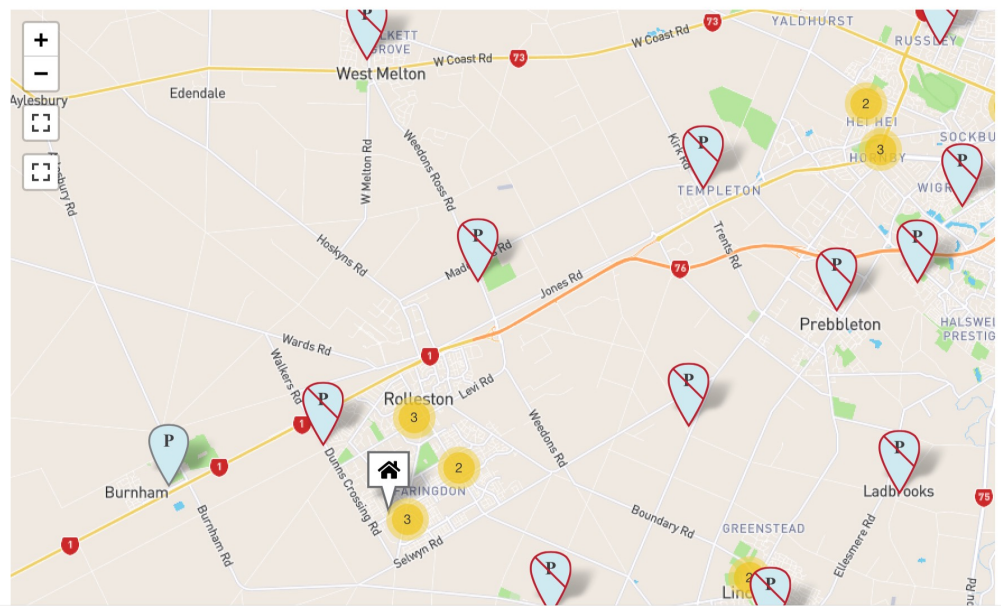

- KNOW YOUR REGION
- FIND YOUR NEAREST SCHOOL
- EARLY LEARNING SERVICES
- DIRECTORIES
- PUBLICATIONS
- STATISTICS
- TOPICS
- DATA SERVICES

Search by an address 
  
 Search by a school name

Nearby schools:

- Te Rau Horopito**  
 Full Primary School (Year 1-8)  
**INSIDE ZONE**
- Waitaha School**  
 Special School
- Lemonwood Grove School**  
 Full Primary School (Year 1-8)  
**OUTSIDE ZONE**
- Clearview Primary**  
 Full Primary School (Year 1-8)

- Rolleston Christian School**  
 Full Primary School (Year 1-8)  
**INSIDE ZONE**
- Te Rōhutu Whio**  
 Full Primary School (Year 1-8)  
**OUTSIDE ZONE**
- Rolleston College**  
 Secondary School (Year 9-15)  
**INSIDE ZONE**
- West Rolleston Primary School**