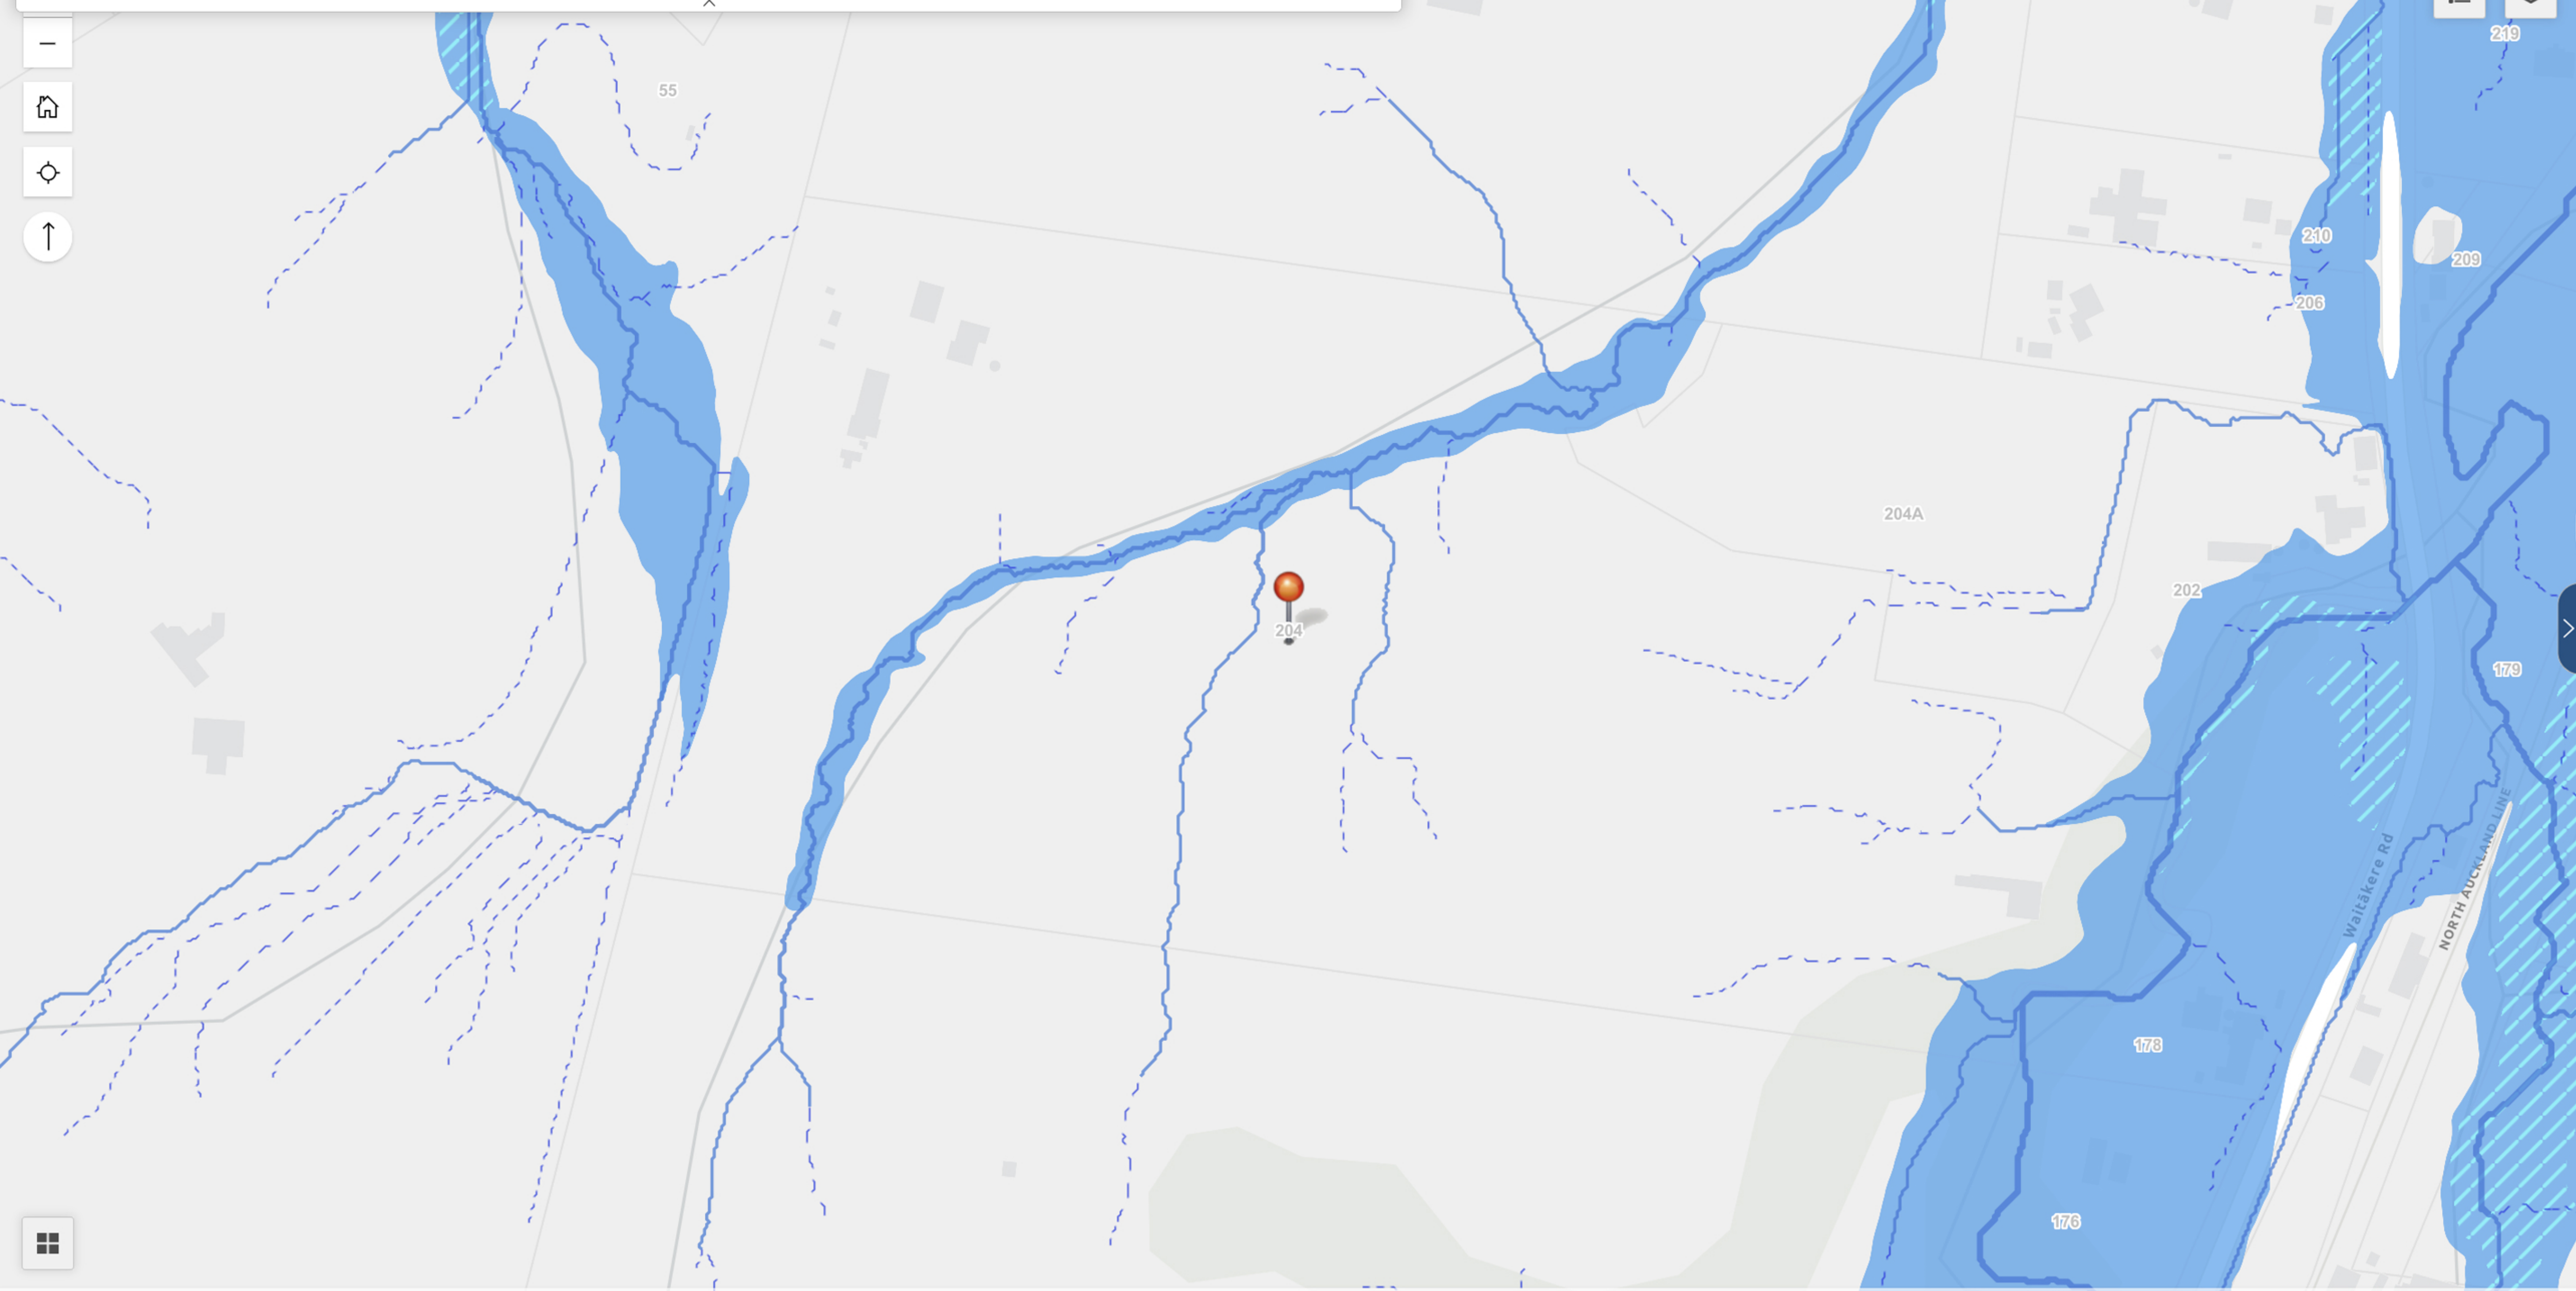

204 Waitakere Road, Waitākere, Auckland, 0782, NZL

204 Waitakere Road, Waitākere, Auckland, 0782

### Types of Flooding

**Flood plains** [Learn more >](#)

Areas predicted to be covered by flood water during heavy rain.

**Flood prone areas** [Learn more >](#)

Low-lying areas where water can become trapped and collect during heavy rain, especially if the stormwater outlet is blocked or reaches capacity.

**Overland flow paths** [Learn more >](#)

The route water will naturally take across the ground during heavy rain when the stormwater network is at capacity, or where there is no stormwater network.

**Coastal inundation** [Learn more >](#)

Coastal areas predicted to be covered by sea water during large storms.

*Note: all types of flooding data will become visible when zoomed in on the map, or after searching for an address. These features will gradually disappear from the map view as you zoom out.*