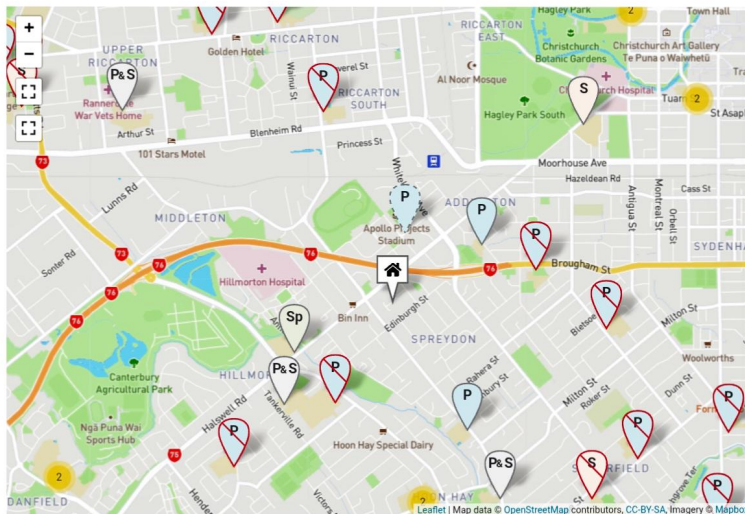

Search by an address

Search by a school name

[About this tool](#) [Reset Filters](#) [Show advanced search](#)

Nearby schools:

- New Zealand IT College**  
**PROPOSED SCHOOL**  
Secondary School (Year 9-15)
- Sacred Heart School (Christchurch)**  
Full Primary School (Year 1-8)  
**INSIDE ZONE**  
[Show zoning](#)
- Southern Health School**  
Special School
- Te Kura o Mōkihi Spreydon School**  
Contributing School (Year 1-6)  
**OUTSIDE ZONE**  
[Show zoning](#)

Key

Primary	Primary & Secondary (Composite)	Secondary	Specialist	Teen Parent Unit	Out of zone	Out of zone Primary & Secondary	Proposed School

Search by an address

Search by a school name

[About this tool](#) [Reset Filters](#) [Show advanced search](#)

- Hillmorton High School**  
Secondary School (Year 7-15)  
**INSIDE ZONE**  
[Show zoning](#)
- Te Ara Koropiko West Spreydon School**  
Contributing School (Year 1-6)  
**INSIDE ZONE**  
[Show zoning](#)
- Addington Te Kura Taumatua**  
Contributing School (Year 1-6)  
**OUTSIDE ZONE**  
[Show zoning](#)
- Our Lady of the Assumption School (Chch)**