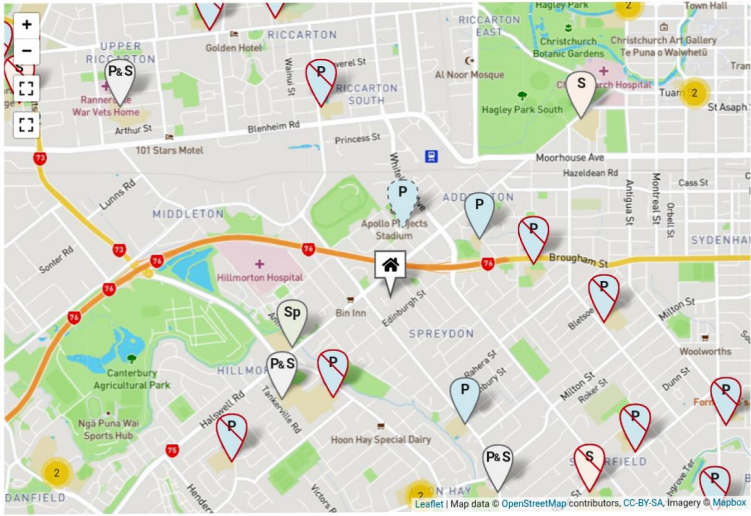

Search by an address

Search by a school name

[About this tool](#) [Reset Filters](#) [Show advanced search](#)

Nearby schools:

- New Zealand IT College**  
**PROPOSED SCHOOL**  
Secondary School (Year 9-15)
- Sacred Heart School (Christchurch)**  
Full Primary School (Year 1-8)  
**INSIDE ZONE**  
[Show zoning](#)
- Southern Health School**  
Special School
- Te Kura o Mōkihi Spreydon School**  
Contributing School (Year 1-6)  
**OUTSIDE ZONE**  
[Show zoning](#)

Key

Primary	Primary & Secondary (Composite)	Secondary	Specialist	Teen Parent Unit	Out of zone	Out of zone Primary & Secondary	Proposed School

Search by an address

Search by a school name

[About this tool](#) [Reset Filters](#) [Show advanced search](#)

- Hillmorton High School**  
Secondary School (Year 7-15)  
**INSIDE ZONE**  
[Show zoning](#)
- Te Ara Koropiko West Spreydon School**  
Contributing School (Year 1-6)  
**INSIDE ZONE**  
[Show zoning](#)
- Addington Te Kura Taumatua**  
Contributing School (Year 1-6)  
**OUTSIDE ZONE**  
[Show zoning](#)
- Our Lady of the Assumption School (Chch)**