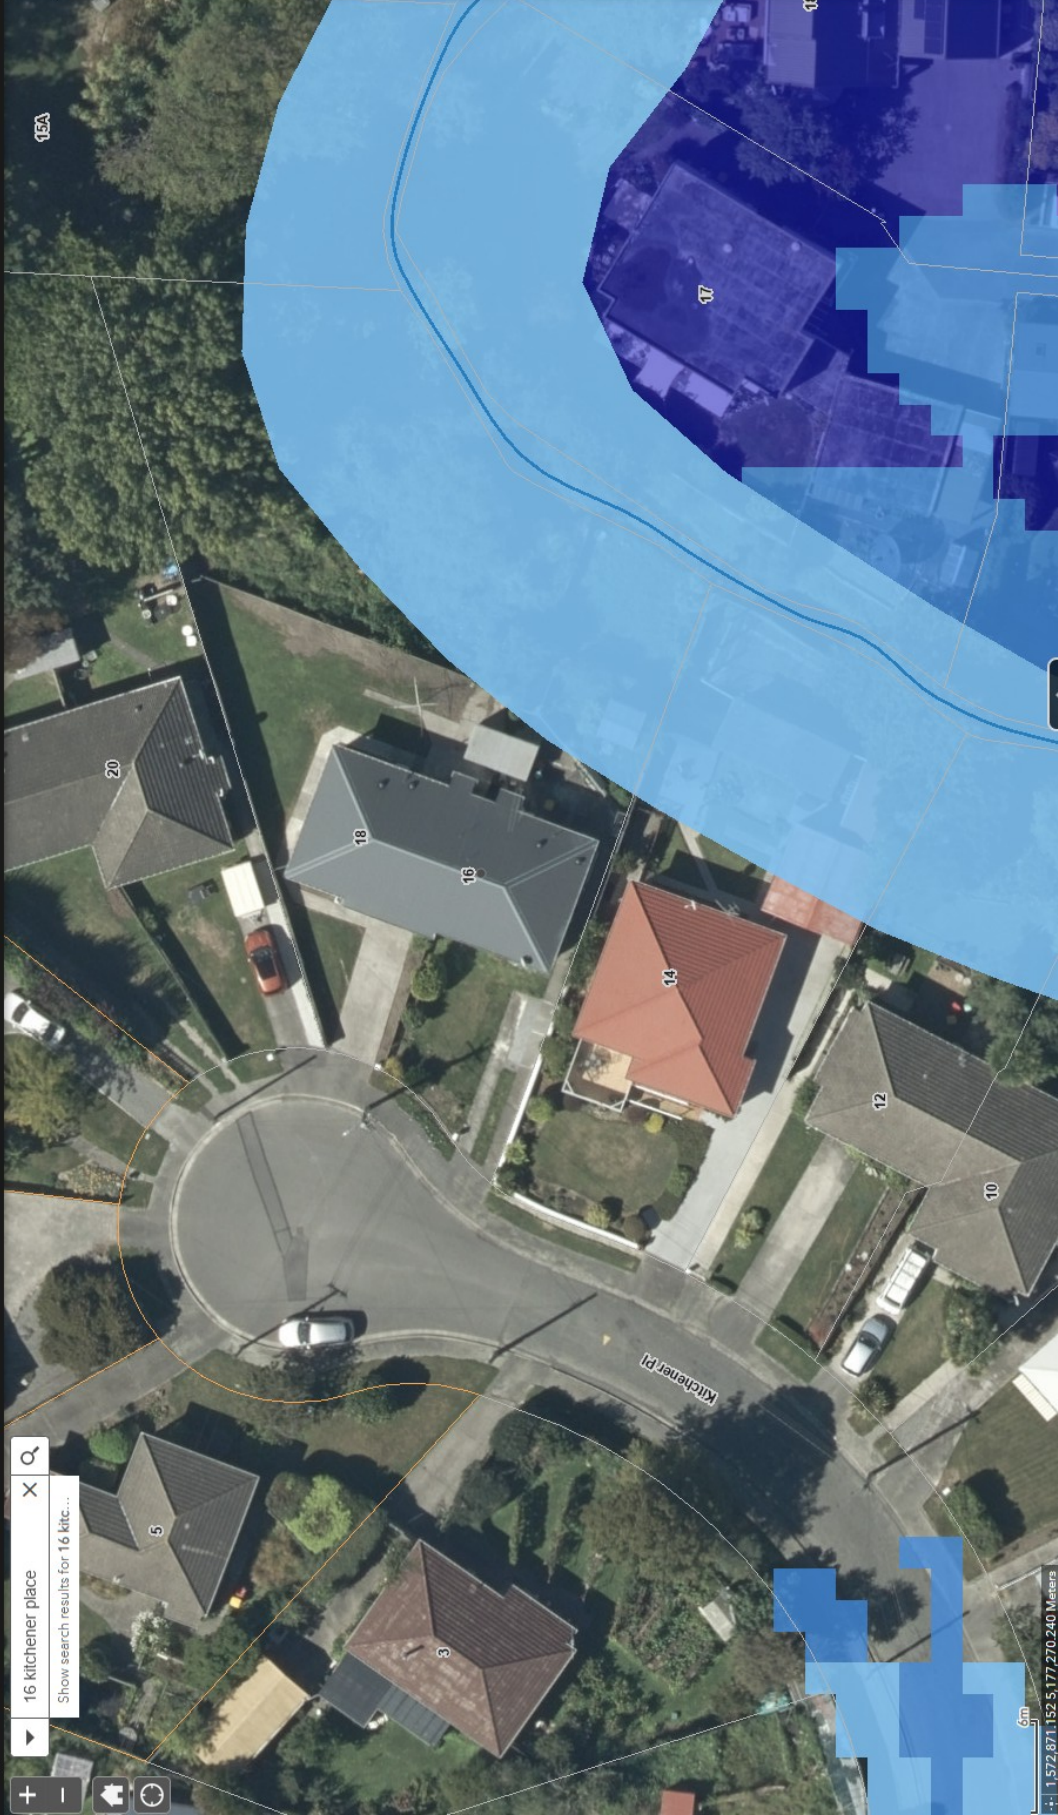

16 kitchener place X Q

Show search results for 16 kitch...

Legend

Flood Information Layers

Flood Level Assessments

Waterway

Flood Extent 10 Year

Flood Extent 50 Year

Flood Extent 200 Year

Flood Extent Unmodelled

Flood Level Assessment Popup

RatingUnit