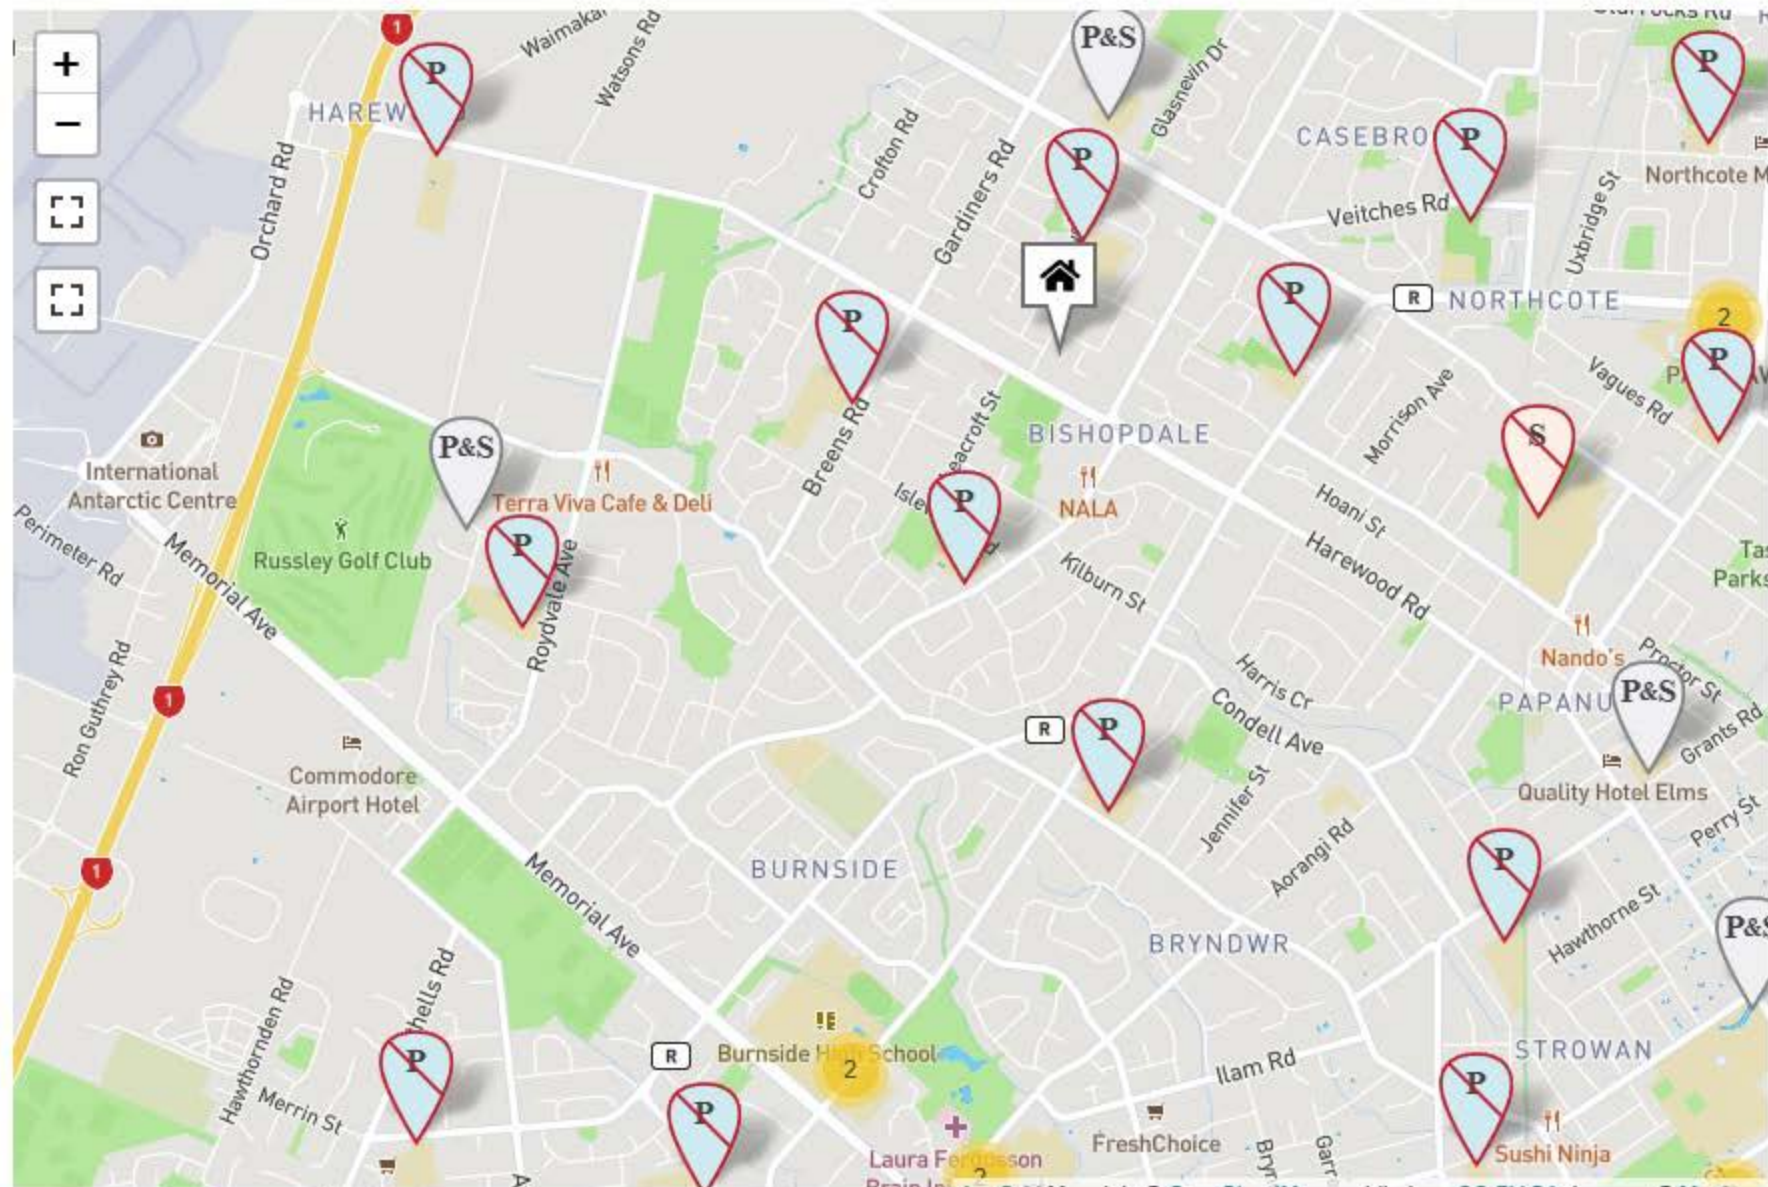

## Nearby schools:

Cotswold Mātāhae School

Contributing School  
(Year 1-6)

INSIDE ZONE

Show zoning

Breens Intermediate School

Intermediate School  
(Year 7-8)

INSIDE ZONE

Show zoning

Bishopdale School Te Kura o Papakōhatu

Contributing School  
(Year 1-6)

OUTSIDE ZONE

Show zoning

**Show zoning**

Wairakei School  
(Christchurch)  
Contributing School  
(Year 1-6)  
**OUTSIDE ZONE**