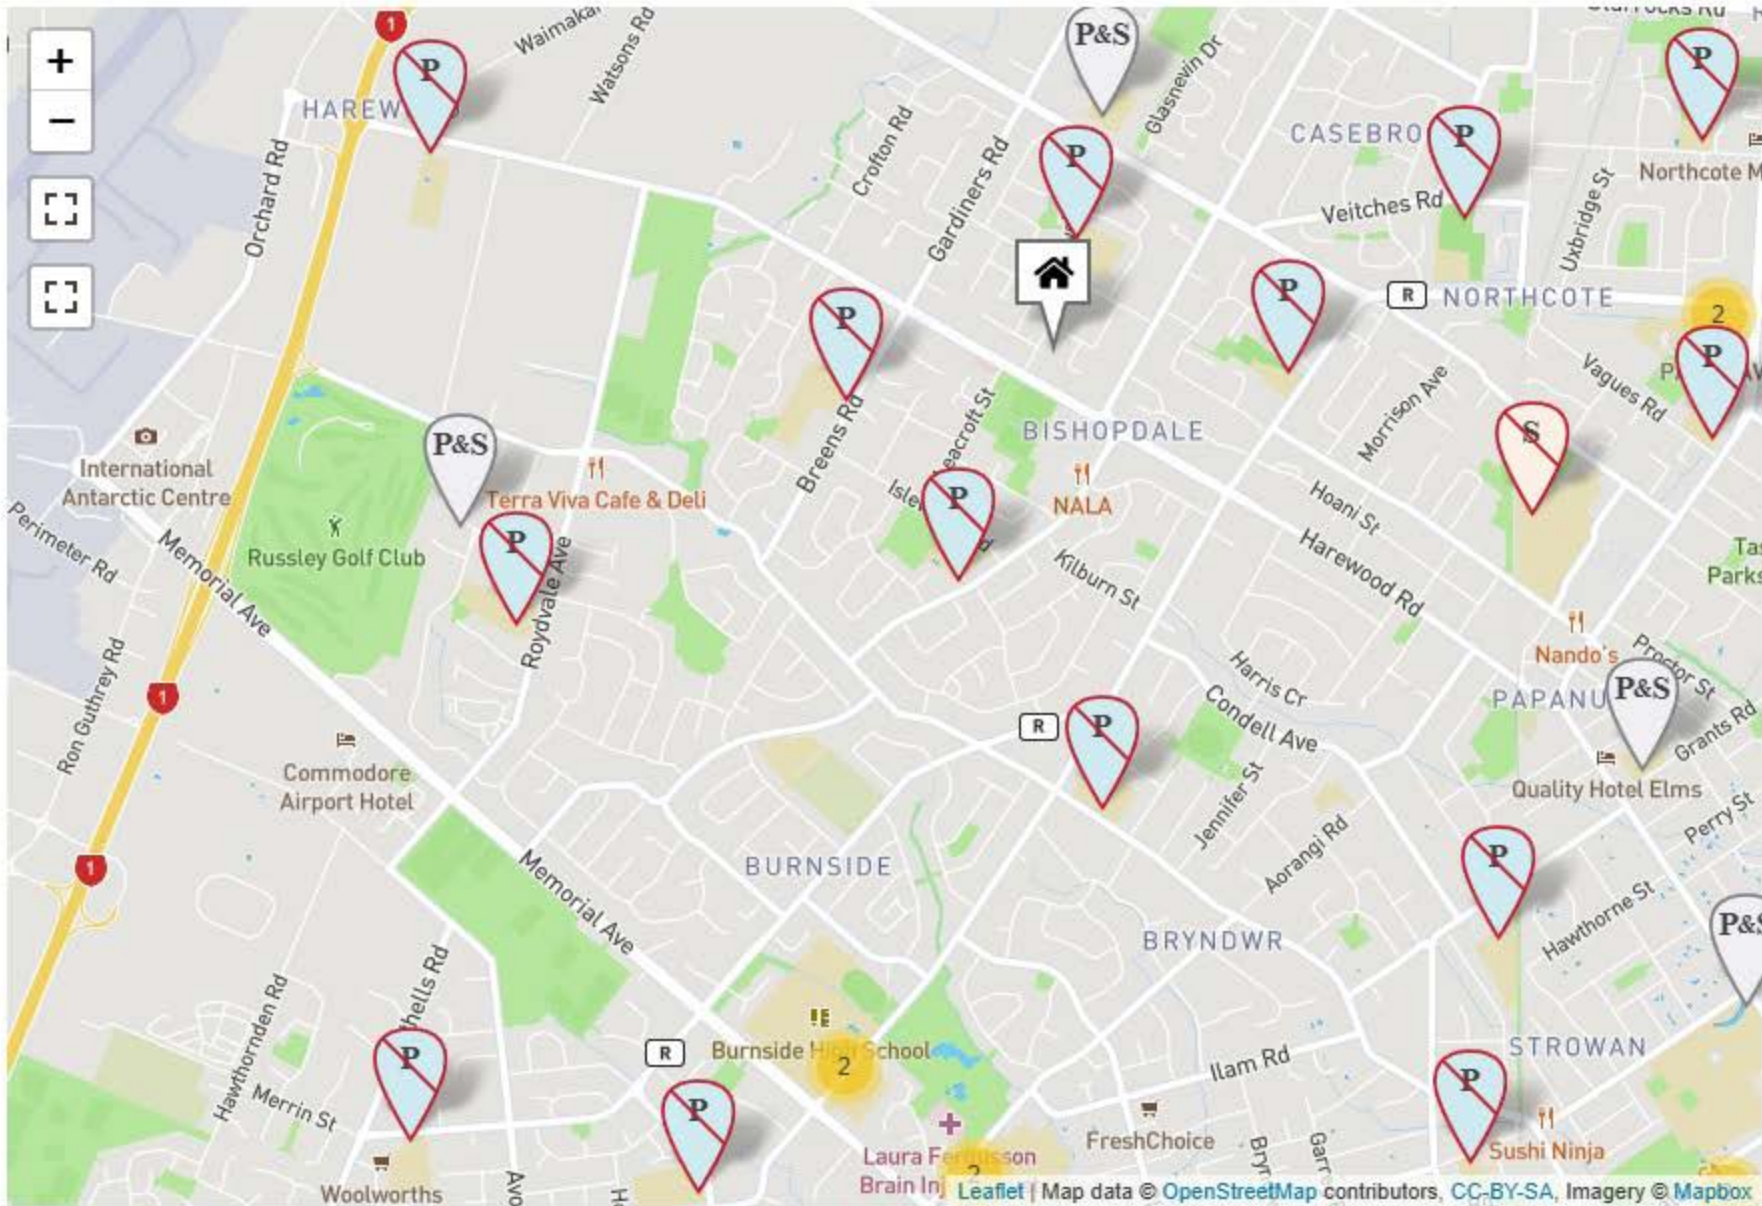

Show zoning

Wairakei School
(Christchurch)
Contributing School
(Year 1-6)
OUTSIDE ZONE

Show zoning

Papanui High School
Secondary School (Year
9-15)
INSIDE ZONE

Show zoning

Te Ara Maurea Roydvale
School
Contributing School
(Year 1-6)
OUTSIDE ZONE

Show zoning

Key

Primary	Primary & Secondary (Composite)	Secondary	Specialist	Teen Parent Unit	Out of zone	Out of zone Primary & Secondary	Proposed School