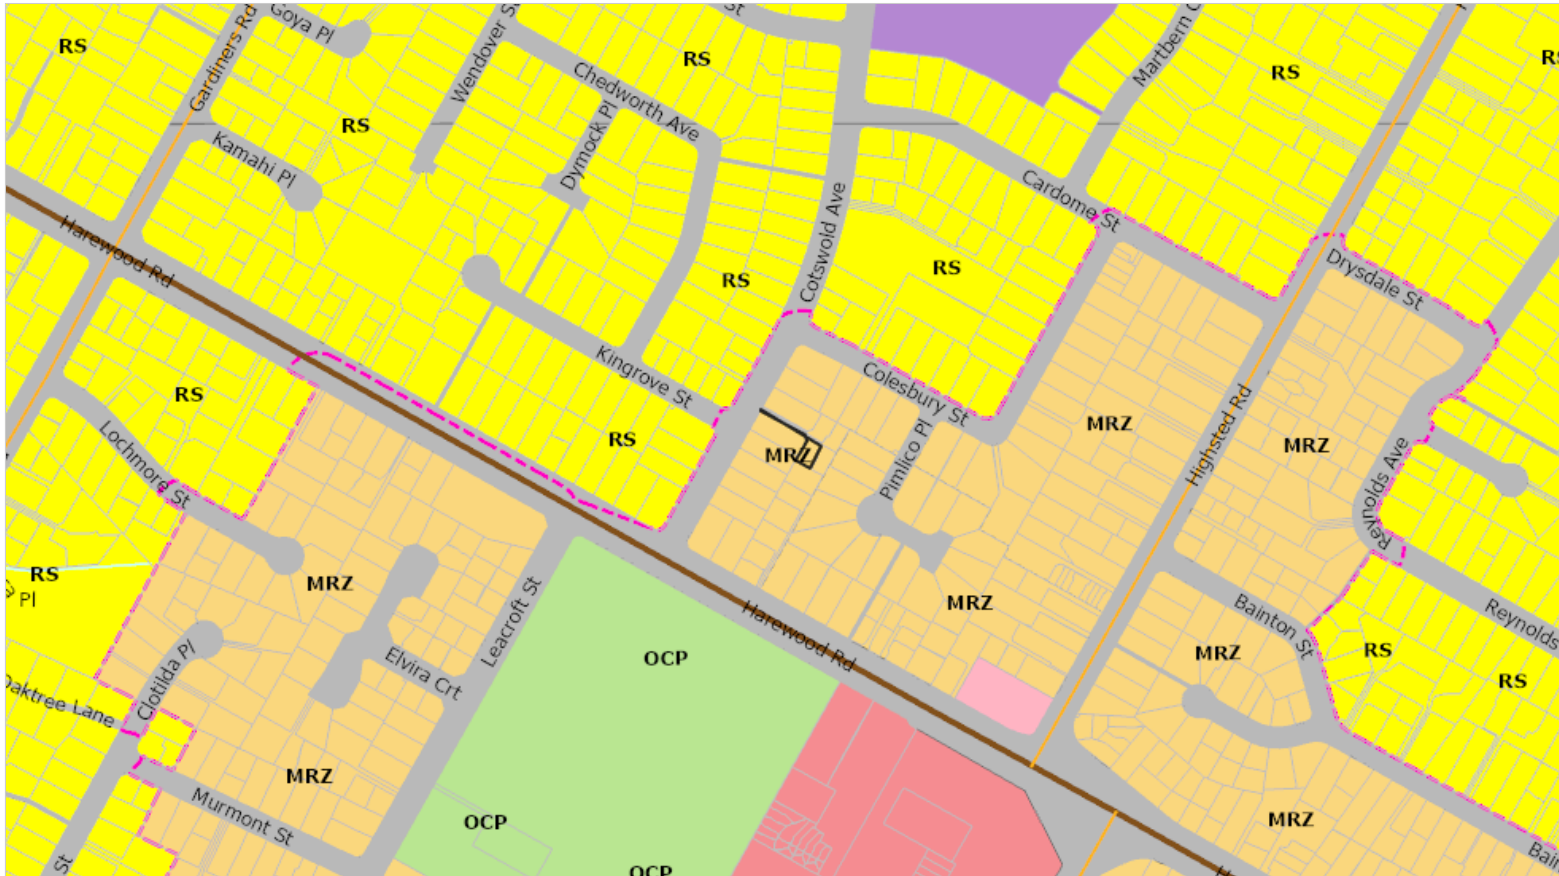

# Christchurch District Plan Property Search All Layers

## Map Legend

- Land Use Zones**
- Labels
  - Zone Labels
- Zone
  - OCP** Open Space Community Parks Zone
  - OWM** Open Space Water and Margins Zone
  - RS** Residential Suburban Zone
  - SPS** Specific Purpose (School) Zone
  - Transport Zone
  - CCZ** City centre zone
  - LCZ** Local Centre Zone
  - MRZ** Medium Density Residential Zone
  - NCZ** Neighbourhood Centre Zone
- Other Notations**
- Road Hierarchy
  - Collector
  - Major Arterial
  - Minor Arterial
  - Central City Local Distributor
  - Central City Main Distributor
- Urban Intensification Area
  - Urban Intensification Area
- Qualifying Matters**
- District Plan Waterway
  - Downstream Waterway (except Mona Vale)

### 1/14 Cotswold Avenue Property Search Results

The information below is relevant to the selected property. Click on the blue text below for more details.

<b>Land Use Zones</b>	<b>Other Notations</b>	<b>Natural Hazard Overlays</b>
Zone <b>MRZ</b> Medium Density Residential Zone	Airport Protection Christchurch International Airport Protection Surfaces  Residential Density Residential Medium Density Lower Height Limit Overlay	Liquefaction Hazard Liquefaction Management Area (LMA)