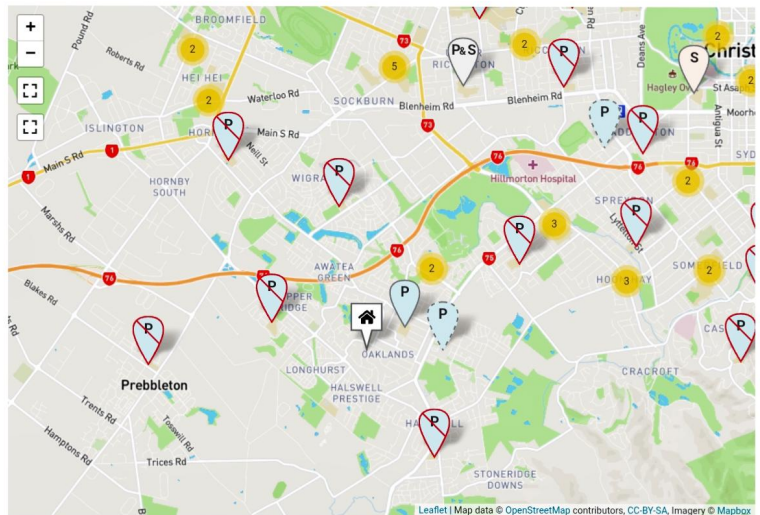

Search by an address

Search by a school name

Nearby schools:

- Oaklands Te Kura o Ōwaka**
 Full Primary School (Year 1-8)
 INSIDE ZONE
- Te Mātaitihi**
PROPOSED SCHOOL
 Full Primary School (Year 1-8)
- Knights Stream School**
Mingimingi Hauatea
 Full Primary School (Year 1-8)
 OUTSIDE ZONE
- Aldanfield Christian School**
 Composite School (Year 1-15)

Key

Primary	Primary & Secondary (Composite)	Secondary	Specialist	Teen Parent Unit	Out of zone	Out of zone Primary & Secondary	Proposed School

Search by an address

Search by a school name

[About this tool](#)
[Reset Filters](#)
[Show advanced search](#)

- Aidanfield Christian School**
 Composite School (Year 1-15)
INSIDE ZONE
[Show zoning](#)
- Halswell Residential College**
 Special School
- Te Kura o te Tauawa Halswell School**
 Full Primary School (Year 1-8)
OUTSIDE ZONE
[Show zoning](#)
- Wigram Primary School - Te Piki Kahu**
 Contributing School (Year 1-6)
OUTSIDE ZONE

Key

Primary	Primary & Secondary (Composite)	Secondary	Specialist	Teen Parent Unit	Out of zone	Out of zone Primary & Secondary	Proposed School

Search by an address

Search by a school name

- OUTSIDE ZONE**

Te Komanawa Rowley School
 Contributing School (Year 1-6)
- OUTSIDE ZONE**