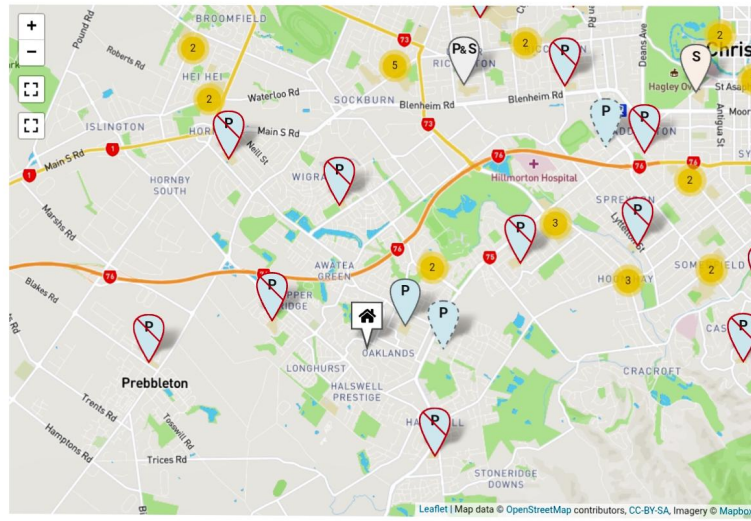

Search by an address

Search by a school name

Nearby schools:

- Oaklands Te Kura o Ōwaka**
 Full Primary School (Year 1-8)
 INSIDE ZONE
- Te Mātaitihi**
PROPOSED SCHOOL
 Full Primary School (Year 1-8)
- Knights Stream School**
Mingimingi Hauatea
 Full Primary School (Year 1-8)
 OUTSIDE ZONE
- Aldanfield Christian School**
 Composite School (Year 1-15)

Key

Primary	Primary & Secondary (Composite)	Secondary	Specialist	Teen Parent Unit	Out of zone	Out of zone Primary & Secondary	Proposed School

Search by an address

Search by a school name

[About this tool](#)
[Reset Filters](#)
[Show advanced search](#)

- Aidanfield Christian School**
 Composite School (Year 1-15)
INSIDE ZONE
[Show zoning](#)
- Halswell Residential College**
 Special School
- Te Kura o te Tauawa Halswell School**
 Full Primary School (Year 1-8)
OUTSIDE ZONE
[Show zoning](#)
- Wigram Primary School - Te Piki Kahu**
 Contributing School (Year 1-6)
OUTSIDE ZONE

Key

Primary	Primary & Secondary (Composite)	Secondary	Specialist	Teen Parent Unit	Out of zone	Out of zone Primary & Secondary	Proposed School

Search by an address

Search by a school name

- OUTSIDE ZONE**

Te Komanawa Rowley School
 Contributing School (Year 1-6)
- OUTSIDE ZONE**