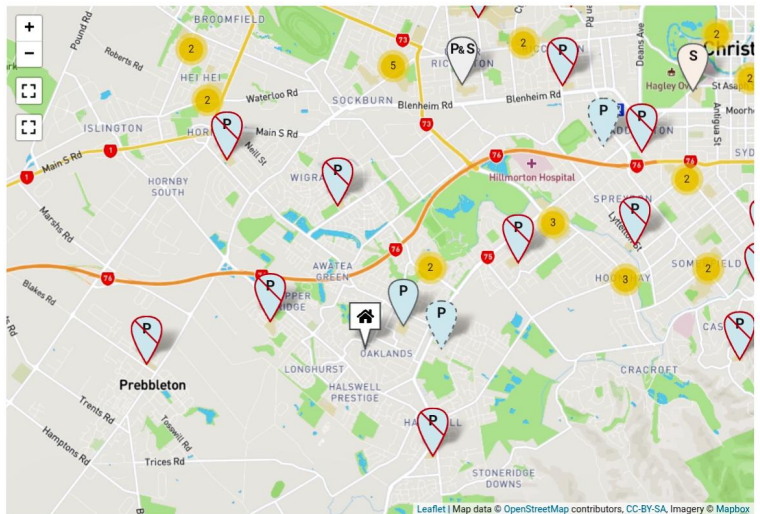

Search by an address

Search by a school name

Nearby schools:

- Oaklands Te Kura o Ōwaka**
 Full Primary School (Year 1-8)
 INSIDE ZONE
- Te Mātaitihi**
PROPOSED SCHOOL
 Full Primary School (Year 1-8)
- Knights Stream School**
Mingimingi Hauatea
 Full Primary School (Year 1-8)
 OUTSIDE ZONE
- Aldanfield Christian School**
 Composite School (Year 1-15)

Key

Primary	Primary & Secondary (Composite)	Secondary	Specialist	Teen Parent Unit	Out of zone	Out of zone Primary & Secondary	Proposed School

Search by an address

Search by a school name

- OUTSIDE ZONE**

Te Komanawa Rowley School
 Contributing School (Year 1-6)
- OUTSIDE ZONE**

Hillmorton High School
 Secondary School (Year 7-15)
- INSIDE ZONE**

Prebbleton School
 Full Primary School (Year 1-8)
- OUTSIDE ZONE**

Key

Primary	Primary & Secondary (Composite)	Secondary	Specialist	Teen Parent Unit	Out of zone	Out of zone Primary & Secondary	Proposed School