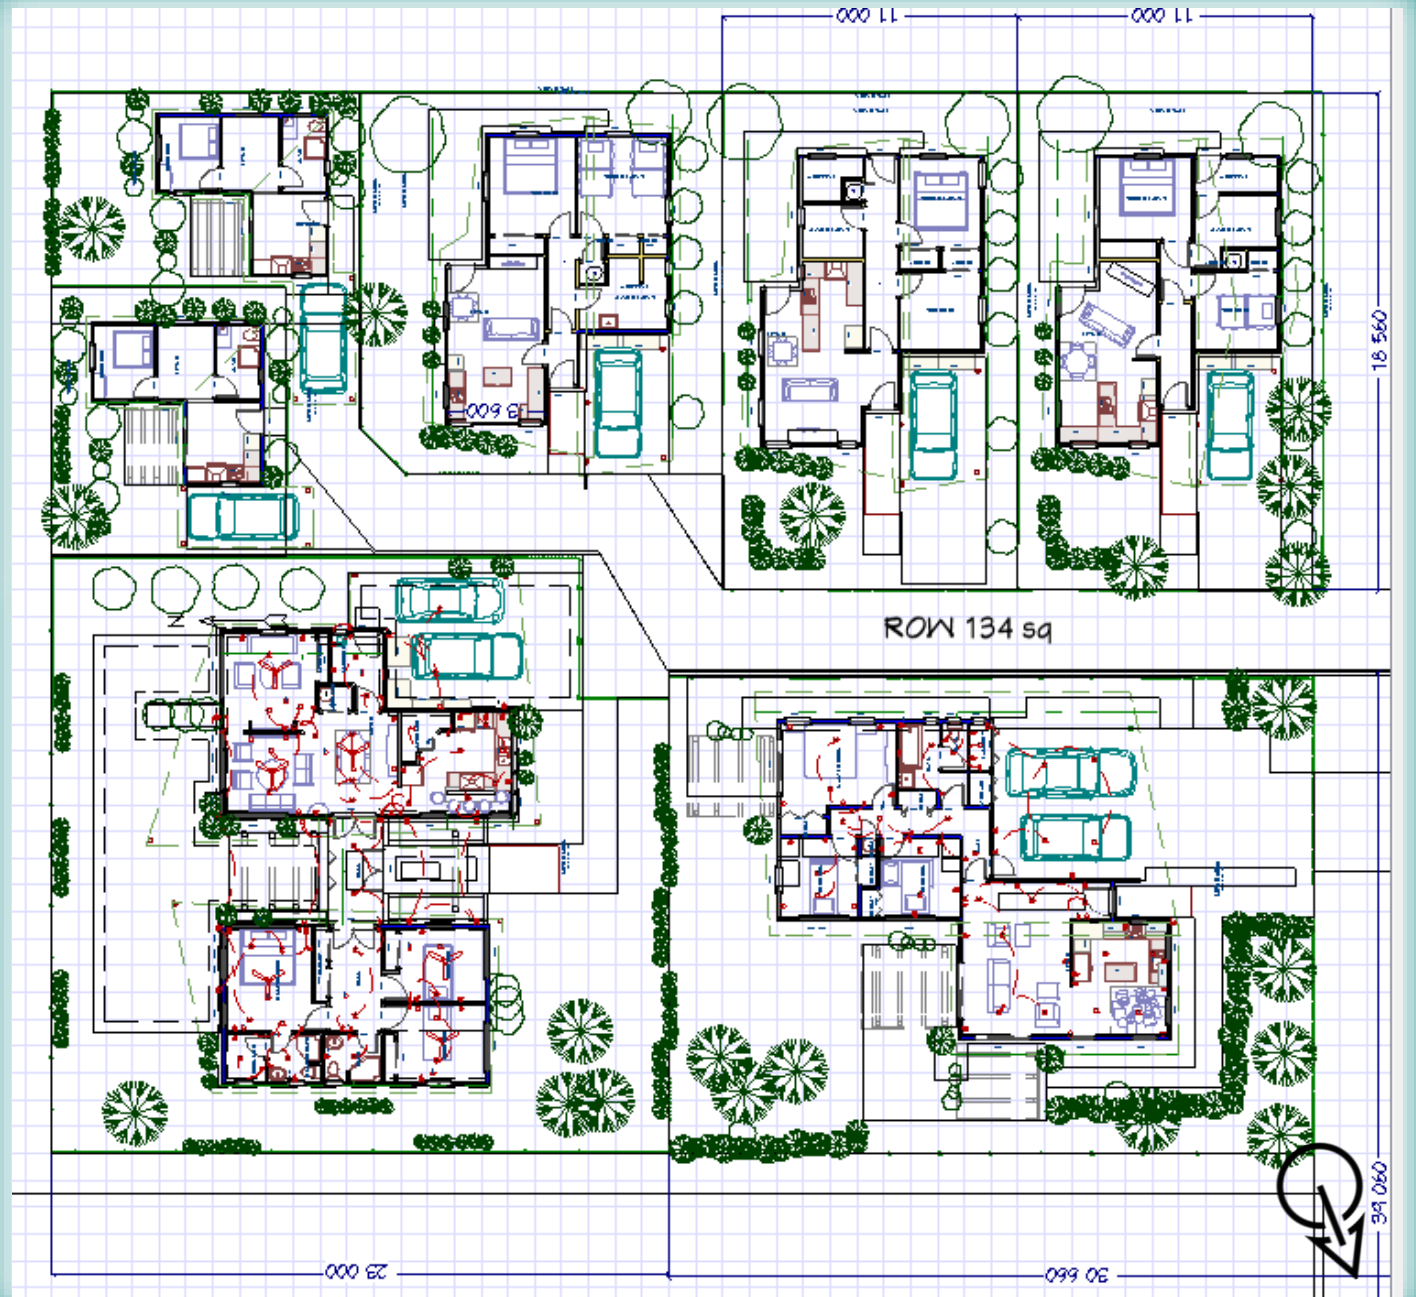

3 Bedrooms, Executive

3 Bedrooms, Family

2 Bedrooms

1 Bedroom

Executive 3 Bedroom

2 Living Areas
2 Bathrooms
2 Car Ports

- Includes:
 - Turnkey
 - Solar panel
 - 5 Year Lease BYD Atto
 - Price from \$555,000

Family 3 Bedroom

1 Living Area
1 Bathroom
2 Car Ports

- Includes:
 - Turnkey
 - Solar panel
 - 5 Year Lease BYD Atto
 - Price from \$505,000

Family 2 Bedroom

1 Living Area
1 Bathroom
1 Car Port

- Includes:
 - Turnkey
 - Solar panel
 - 5 Year Lease BYD Dolphin
 - Price from \$375,000

Studio 1 Bedroom

1 Living Area
1 Bathroom
1 Car Port

- Includes:
 - Turnkey
 - Solar panel
 - 5 Year Lease BYD Dolphin
 - Price - from \$285,000