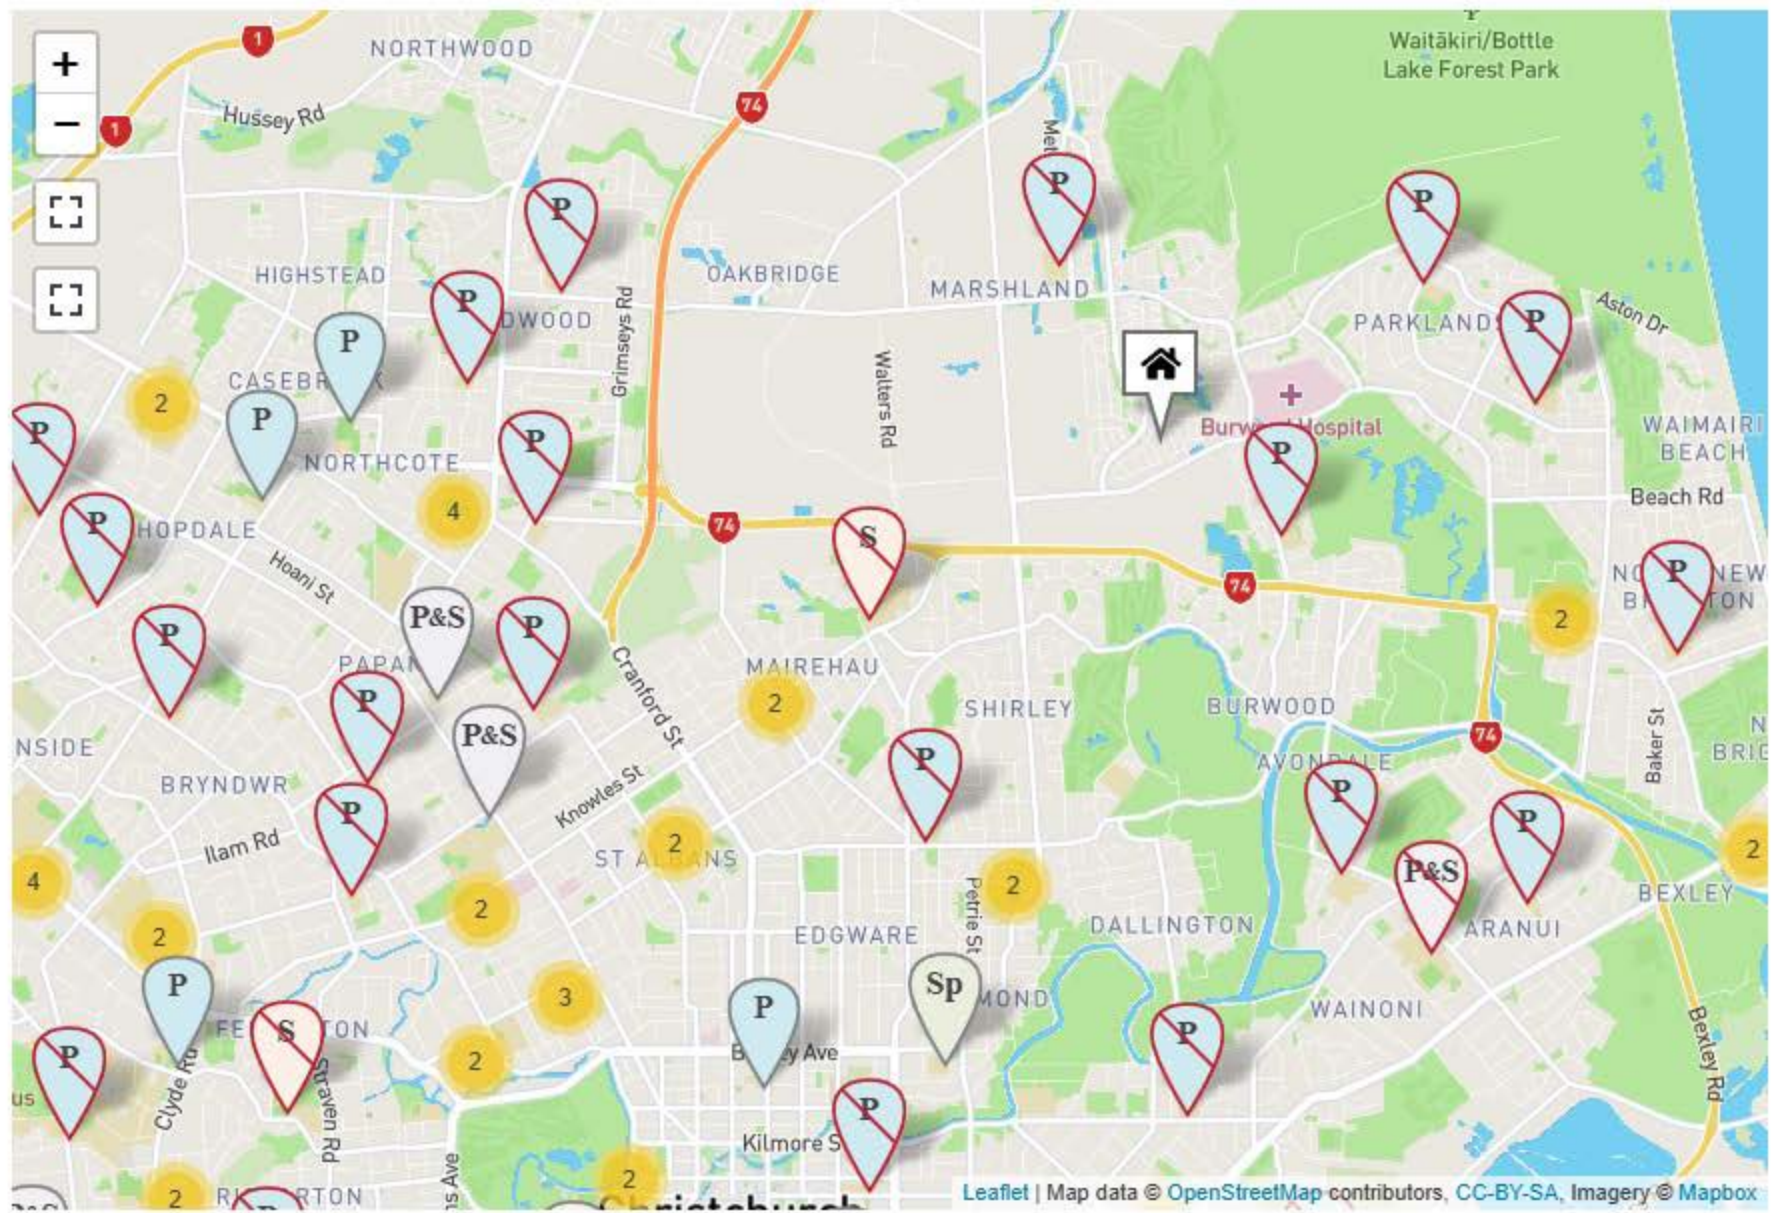

Nearby schools:

Waitākiri Primary School
Contributing School
(Year 1-6)

OUTSIDE ZONE

Show zoning

Marshland School
Full Primary School (Year 1-8)

INSIDE ZONE

Show zoning

Queenspark Te Hua Mānuka
Full Primary School (Year 1-8)

Shirley Boys' High School

- Ngā Tama o Ōruapaeroa

Secondary School (Year 9-15)

OUTSIDE ZONE

Show zoning

Mairehau Primary School

Full Primary School (Year 1-8)

OUTSIDE ZONE

Show zoning

Show zoning

Shirley Boys' High School
- Ngā Tama o
Ōruapaeroa
Secondary School (Year
9-15)
OUTSIDE ZONE

Show zoning

Mairehau Primary School
Full Primary School (Year
1-8)
OUTSIDE ZONE

Show zoning

Te Hiwa Shirley Primary
School
Contributing School
(Year 1-6)
OUTSIDE ZONE

Show zoning

Key

Primary	Primary & Secondary (Composite)	Secondary	Specialist	Teen Parent Unit	Out of zone	Out of zone Primary & Secondary	Proposed School