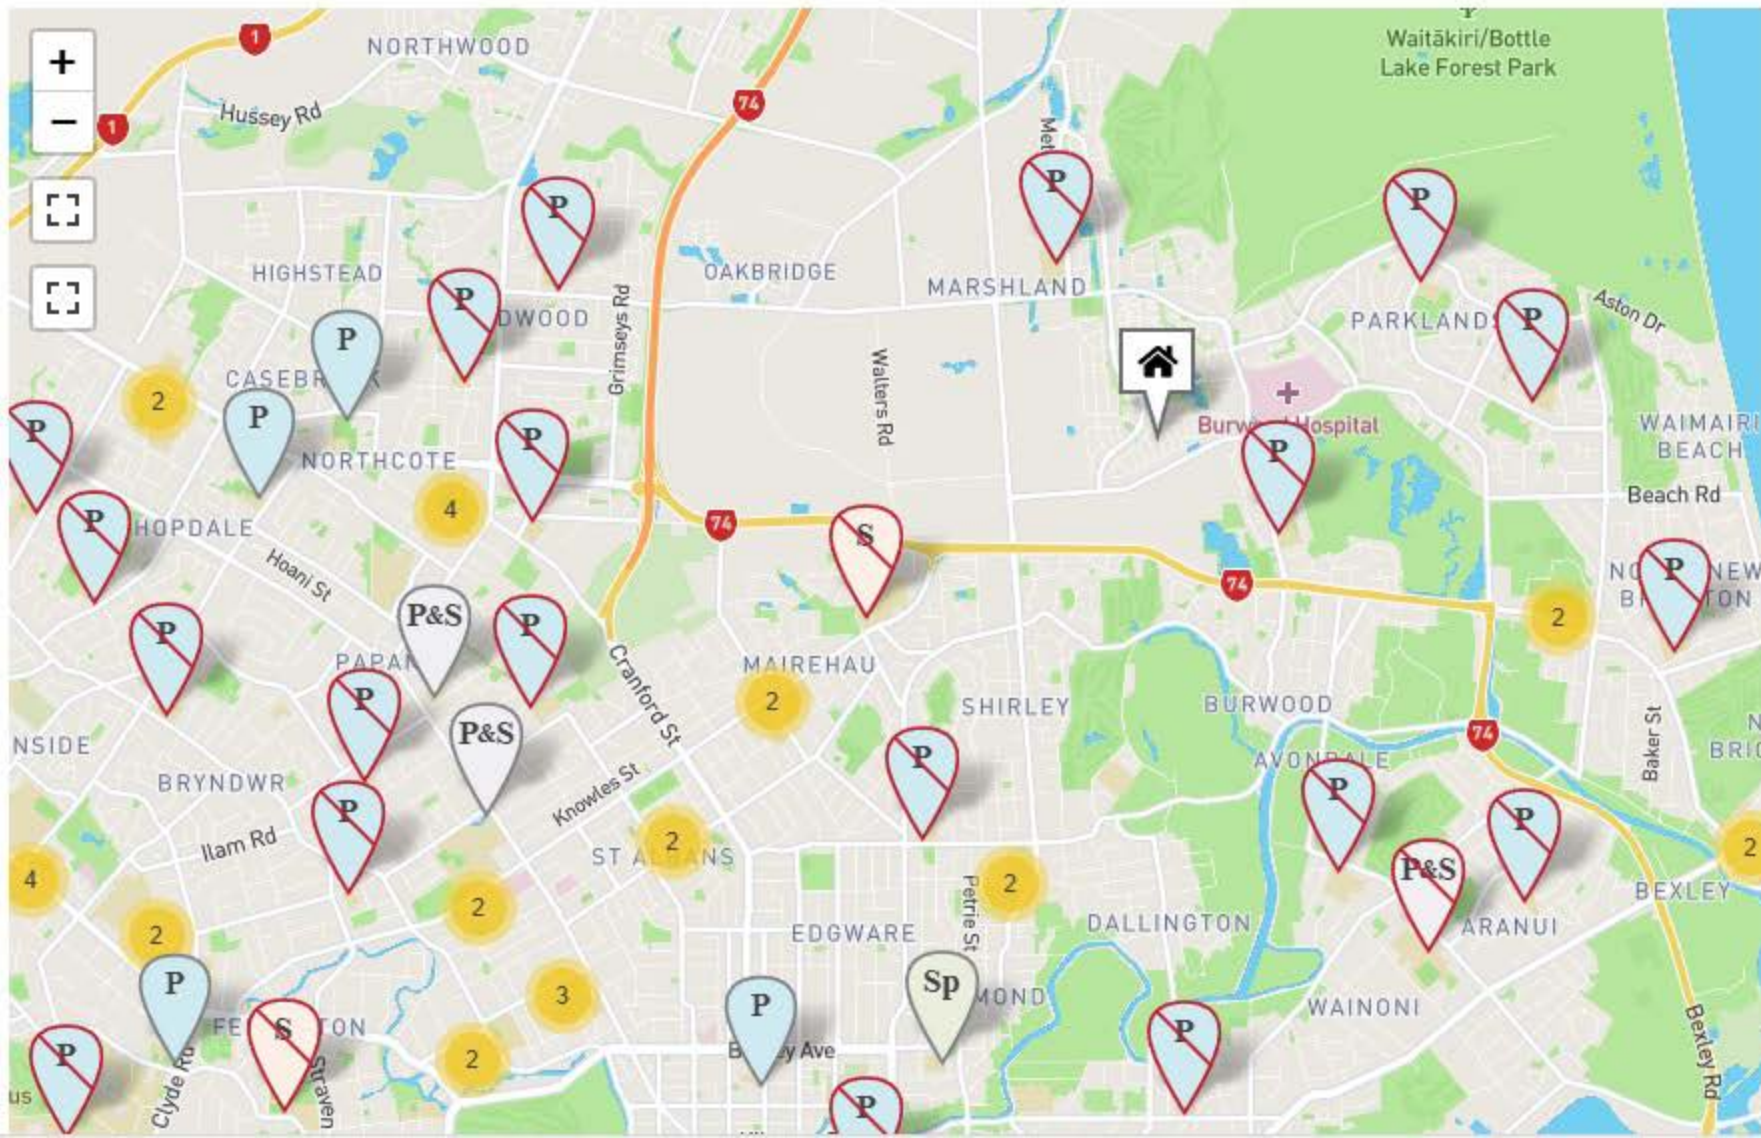

Nearby schools:

Waitākiri Primary School
Contributing School
(Year 1-6)

OUTSIDE ZONE

Show zoning

Marshland School
Full Primary School (Year 1-8)

INSIDE ZONE

Show zoning

Queenspark Te Hua Mānuka
Full Primary School (Year 1-8)

OUTSIDE ZONE

Show zoning

Mairehau High School
Secondary School (Year 9-15)

INSIDE ZONE

Show zoning

Parkview Pārua
Full Primary School (Year 1-8)

OUTSIDE ZONE

Show zoning

Te Oraka
Intermediate School
(Year 7-8)

OUTSIDE ZONE

Show zoning

Avonside Girls' High School

Avonside Girls' High School

Secondary School (Year 9-15)

OUTSIDE ZONE

Show zoning

Shirley Boys' High School

- Ngā Tama o Ōruapaeroa

Secondary School (Year 9-15)

OUTSIDE ZONE

Show zoning

Mairehau Primary School

Full Primary School (Year 1-8)

OUTSIDE ZONE