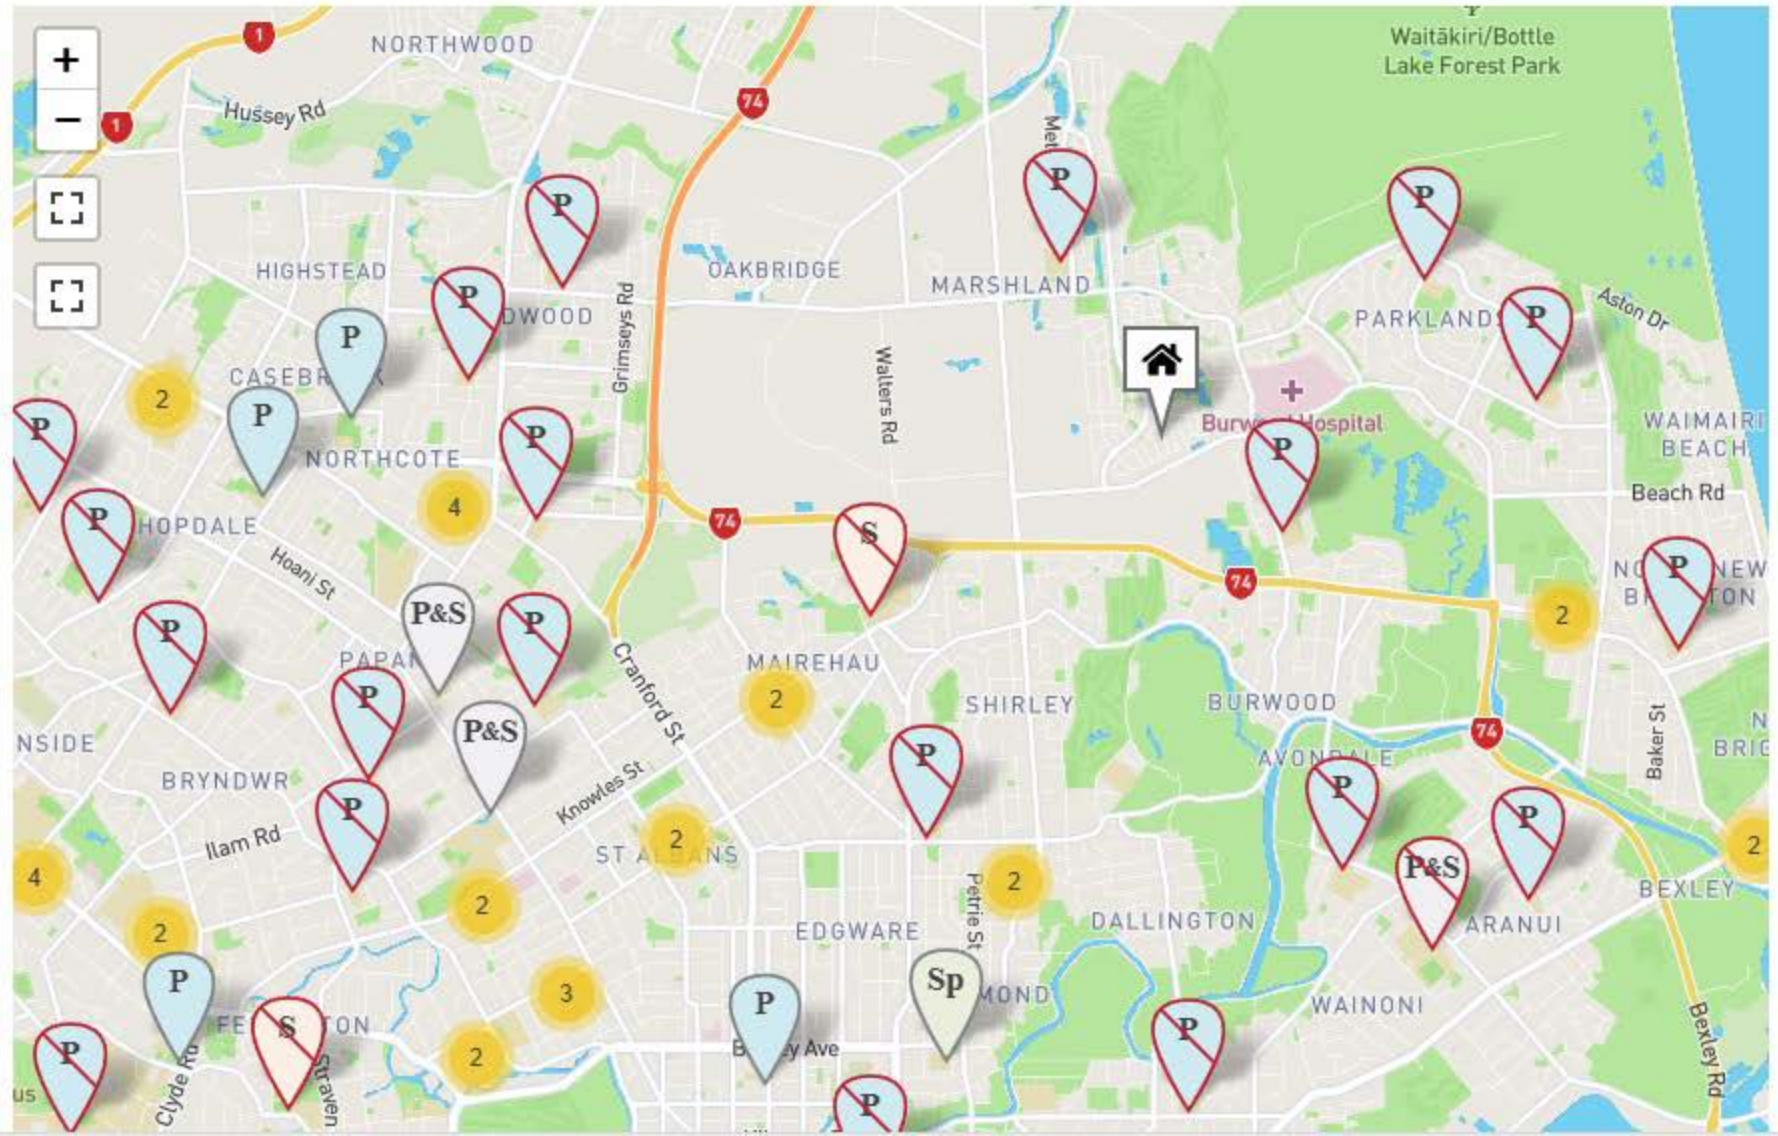

Search by an address

8 Hoffman Street Marshland Christchurch

Search by a school name

All provider types

All authorities

About this tool

Reset Filters

Show advanced search

Nearby schools:

Waitākiri Primary School
Contributing School
(Year 1-6)

OUTSIDE ZONE

Show zoning

Marshland School
Full Primary School (Year 1-8)

INSIDE ZONE

Show zoning

Queenspark Te Hua Mānuka
Full Primary School (Year 1-8)

OUTSIDE ZONE

Show zoning

Mairehau High School
Secondary School (Year 9-15)

INSIDE ZONE

Show zoning

Parkview Pārua
Full Primary School (Year 1-8)

OUTSIDE ZONE

Show zoning

Te Oraka
Intermediate School
(Year 7-8)

OUTSIDE ZONE

Show zoning

Avonside Girls' High School

Avonside Girls' High School

Secondary School (Year 9-15)

OUTSIDE ZONE

Show zoning