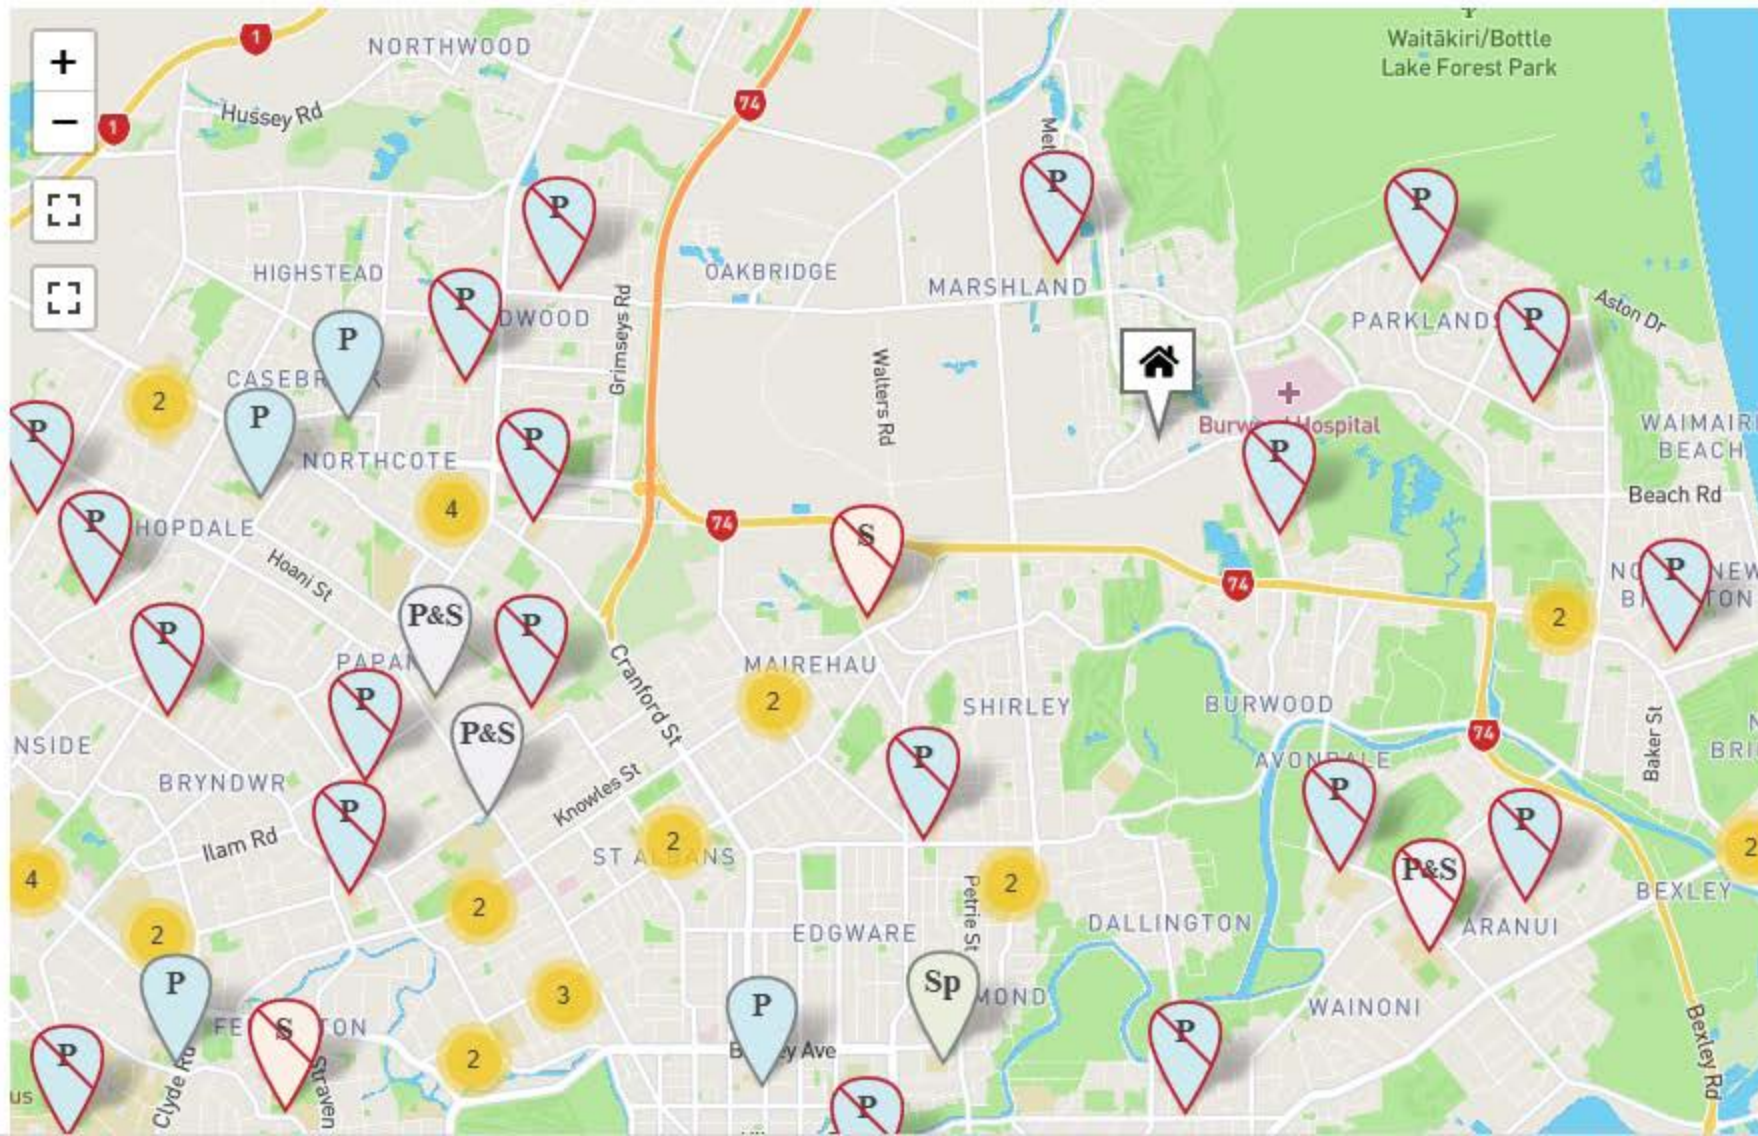

Nearby schools:

Waitākiri Primary School
Contributing School
(Year 1-6)

OUTSIDE ZONE

Show zoning

Marshland School
Full Primary School (Year 1-8)

INSIDE ZONE

Show zoning

Queenspark Te Hua Mānuka
Full Primary School (Year 1-8)

Te Oraka
Intermediate School
(Year 7-8)

OUTSIDE ZONE

Show zoning

Avonside Girls' High School

Avonside Girls' High School

Secondary School (Year 9-15)

OUTSIDE ZONE

Show zoning

Shirley Boys' High School

- Ngā Tama o Ōruapaeroa

Secondary School (Year 9-15)

OUTSIDE ZONE

Show zoning

Mairehau Primary School

Full Primary School (Year 1-8)

OUTSIDE ZONE

Show zoning

Show zoning

Shirley Boys' High School
- Ngā Tama o
Ōruapaeroa
Secondary School (Year
9-15)
OUTSIDE ZONE

Show zoning

Mairehau Primary School
Full Primary School (Year
1-8)
OUTSIDE ZONE

Show zoning